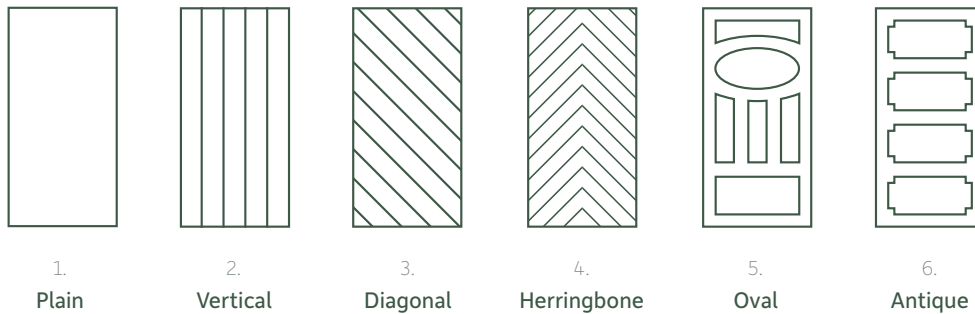

| Min. width | Min. height | Max. width | Max. height |
|------------|-------------|------------|-------------|
| 478mm | 438mm | 1,298mm | 2,400mm |

All maximum width and height measurements are subject to glass weight and specification.

Customising your door

The following illustrations are examples of door and vision panel styles that can be matched.

Flush entrance doors

Flush entrance doors can be customised, with several options to mix and match your preferred door with vision panel style and position.