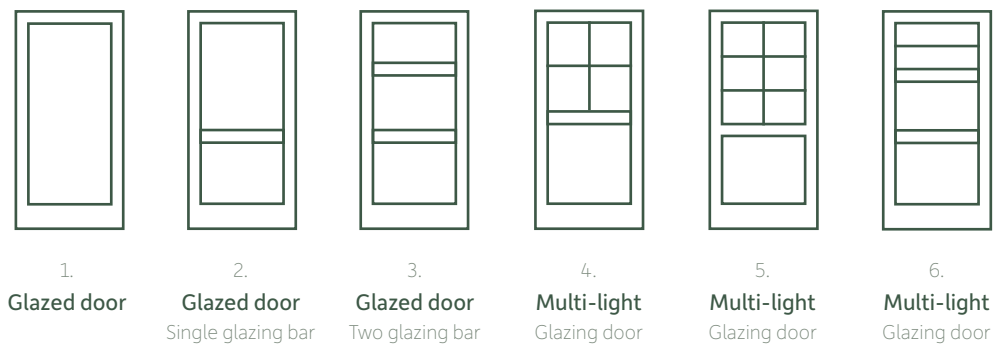

Customising your door

The following illustrations are examples of door and vision panel styles that can be matched.

Flush entrance doors

Flush entrance doors can be customised, with several options to mix and match your preferred door with vision panel style and position.

Window types

Glazed entrance doors and patio doors

Glazed entrance doors can also be customised. We can recommend standard options or work with you to create any variation you require.

For your inspiration

1.
Glazed
entrance door

2.
Glazed
entrance door

3.
Flush
entrance door

4.
Flush
entrance door

5.
Flush entrance door
with integrated side light

6.
Flush entrance door
with integrated side light

7.
Flush entrance door
with side light

Types and openings

Doors

Tilt, turn or slide: the drawings below show the range of styles available.
Contact Rationel for information about more options and style combinations.

Flush entrance door

Available as inward- or outward-opening, flush doors are hung on grey powder-coated adjustable hinges and fitted with a minimum three-point locking espagnolette bolt.