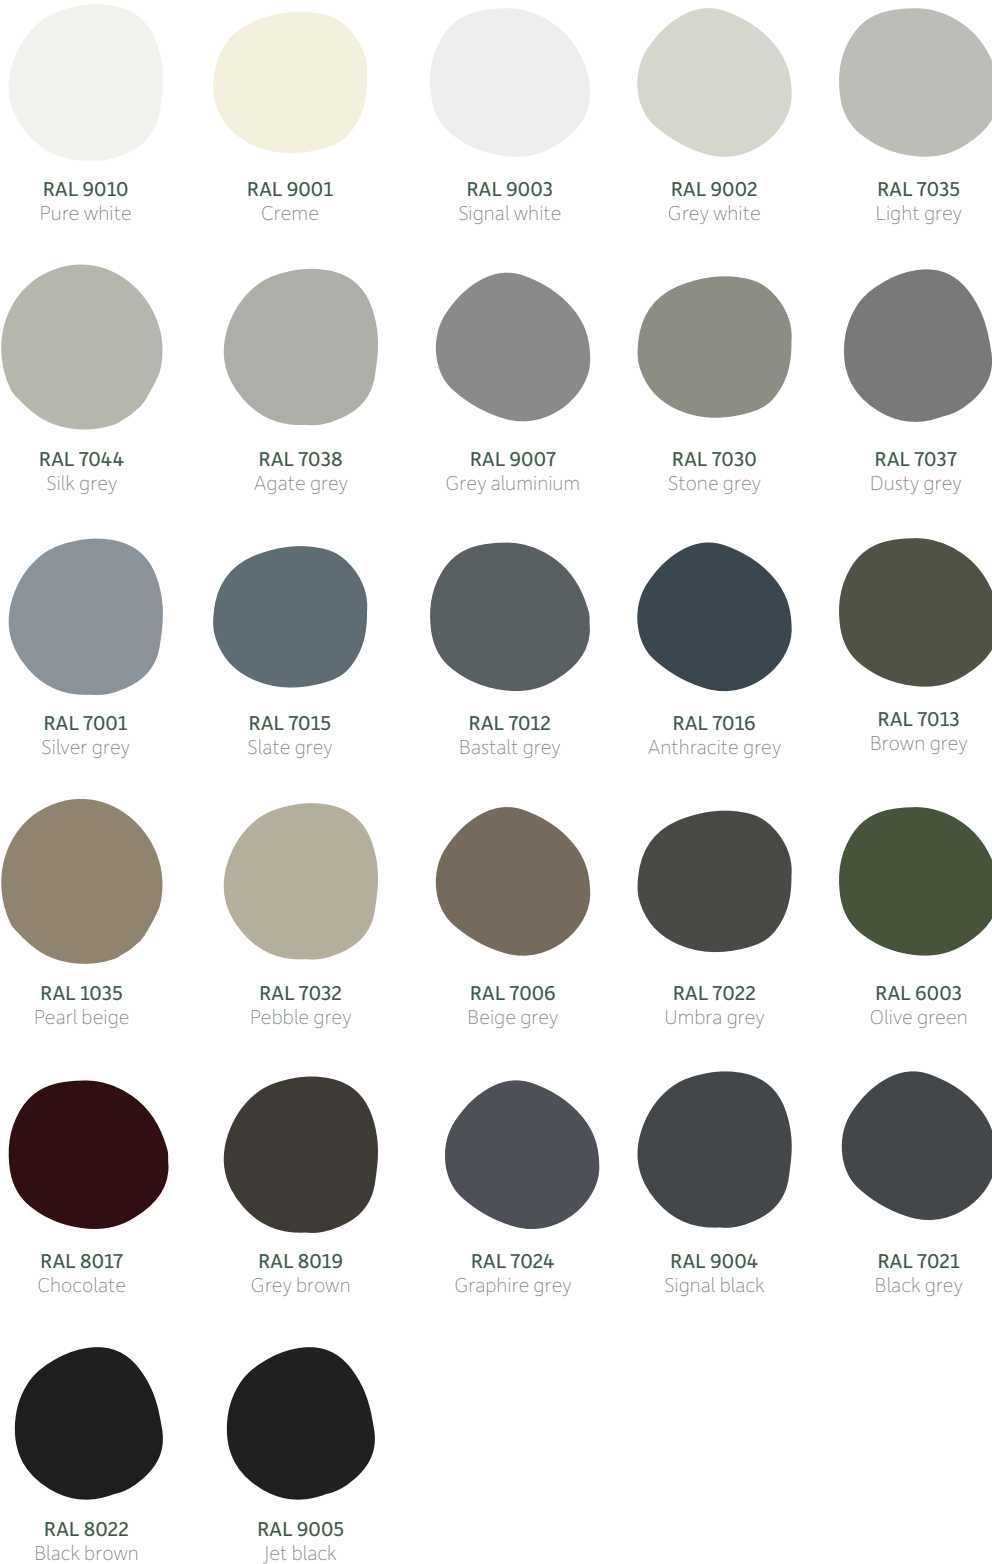

Operation
10.000 cycles

Water tightness
600Pa

Colour

Make a statement or play it cool with your choice of colour. Our standard colours suit most architectural styles, while our special range is ideal for highlighting unique features. Our windows and doors are available in one standard colour all over. AURAPLUS and FORMAPLUS windows can also be ordered with a different colour inside to outside, with no additional cost.

Standard colours

If you can't see the colour you want here, you can choose from the whole RAL classic colour chart.
Non-standard colours may be subject to additional costs and lead times.
Colours shown are indicative only.