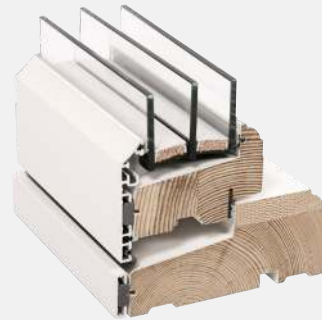

Triple glazed

- 0.80 W/m² K U-value
- 43 dB Rw sound reduction